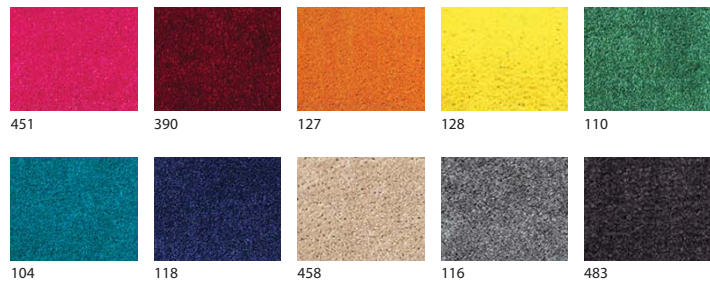

matsinc.
Every step of the way

Safe Distance Mats
Berber and Design Print Logo Mats

Berber

FIELD COLORS

LOGO COLORS

Design Print

130 color options available. For full color selection, please visit www.matsinc.com.

Both designs available standard as 18'x3' Berber or Design Print mats.

Berber Specifications
Material 100% solution-dyed UV stabilized polypropylene fibers with 15% post-consumer recycled content
Backing OxForce™ high density rubber