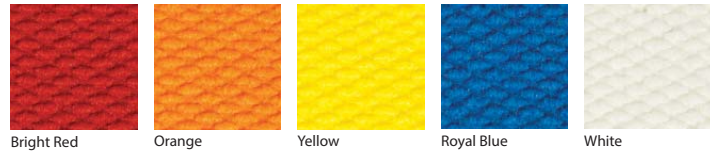

matsinc.
Every step of the way

Safe Distance Mats
Berber and Design Print Logo Mats

Berber

FIELD COLORS

LOGO COLORS

Design Print

130 color options available. For full color selection, please visit www.matsinc.com.

Both designs available standard as 18'x3' Berber or Design Print mats.

Berber Specifications
Material 100% solution-dyed UV stabilized polypropylene fibers with 15% post-consumer recycled content
Backing OxForce™ high density rubber