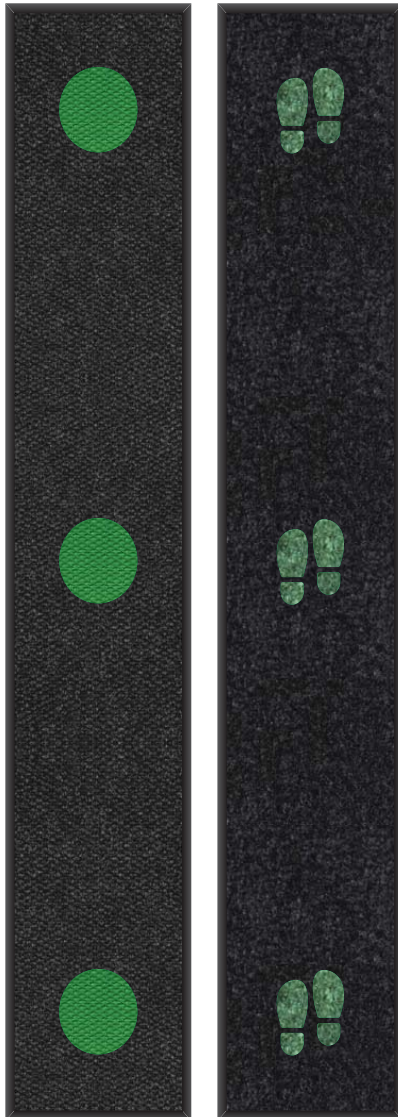

matsinc.
Every step of the way

Safe Distance Mats
Berber and Design Print Logo Mats

Berber

FIELD COLORS

LOGO COLORS

Design Print

130 color options available. For full color selection, please visit www.matsinc.com.

Both designs available standard as 18'x3' Berber or Design Print mats.

Berber Specifications
Material 100% solution-dyed UV stabilized polypropylene fibers with 15% post-consumer recycled content
Backing OxForce™ high density rubber